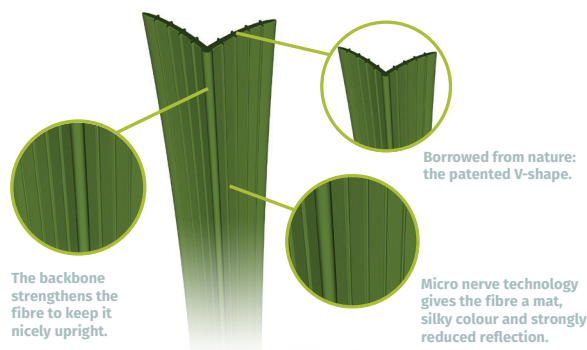

The best-seller among families with young children. A strong, silky quality with nice, full and high fibres. A very popular quality, especially at day-care centres and nurseries.

Additional advantage

The grass has a strikingly natural, fresh and summery colour. This makes this type of grass also very suitable for decorative applications.

Colour

Spring green

Installation advice

To give the grass maximum stability, it is recommended to spread special dried silica sand in the lawn: approx 5-10 kg/m².

MiNT® TECHNOLOGY
reduced reflection
mat color

V-SHAPE
resilient
natural look

WEIGHT
1.608
fibres in gr/m²

GUARANTEE
low UV 11 yrs
high UV 8 yrs

RESPONSIBLE
eco friendly
recyclable

**Made
in
Holland**

enjoy perfection

www.royalgrass.com