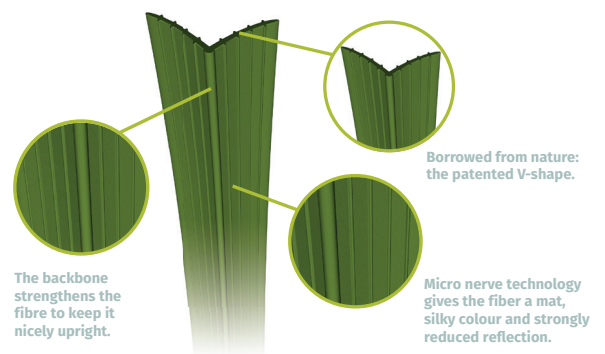

The highly praised flagship. The most beautiful quality of artificial grass you can imagine. Strength, colour and liveliness are brought together in this ultimate shape.

Additional advantage

Its colour blend. The Deluxe consists of fibres of five colours that give the grass an unparalleled fresh and seductive charm.

Colour

Intense green

Installation advice

To give the grass maximum stability, it is recommended to spread the carpet with special dried silica sand: approx. 5-10 kg/m².

MiNT® TECHNOLOGY
reduced reflection
mat color

V-SHAPE
resilient
natural look

WEIGHT
1.947
fibres in gr/m²

GUARANTEE
low UV 11 yrs
high UV 8 yrs

RESPONSIBLE
eco friendly
recyclable

Made in Holland

enjoy perfection

www.royalgrass.com